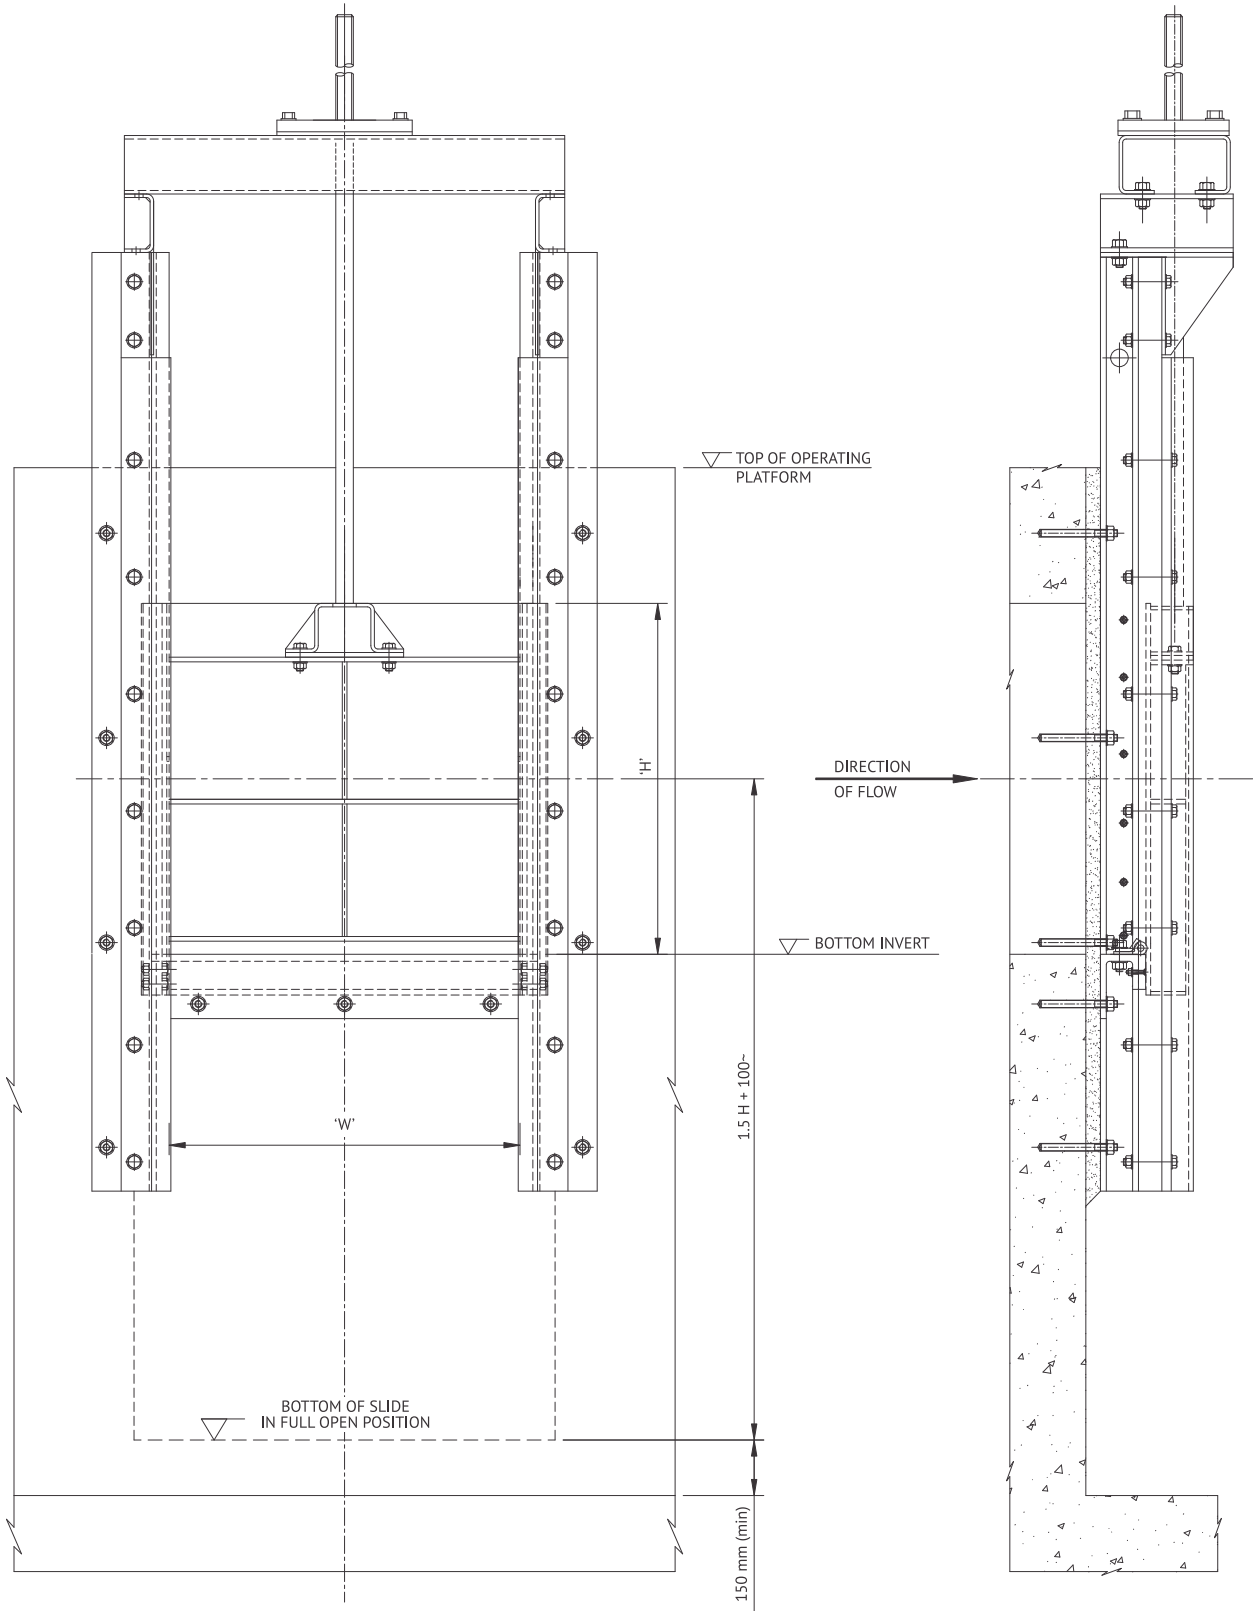

SELF-CONTAINED WEIR GATE

FRONT VIEW

SIDE VIEW