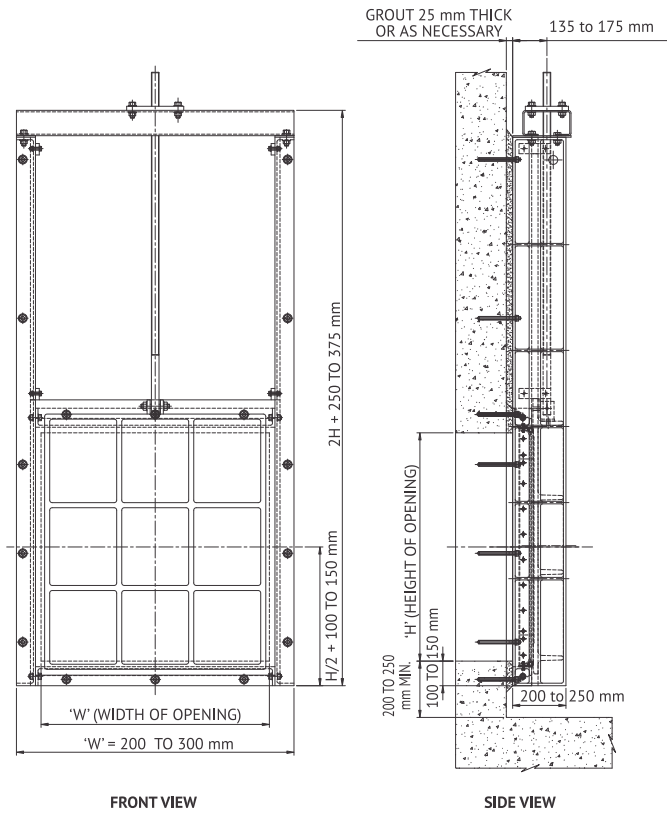

FRP SLIDE GATES
SERIES: A-161 - DRAWINGS

SELF CONTAINED - CONVENTIONAL CLOSURE

NON SELF CONTAINED - CONVENTIONAL CLOSURE